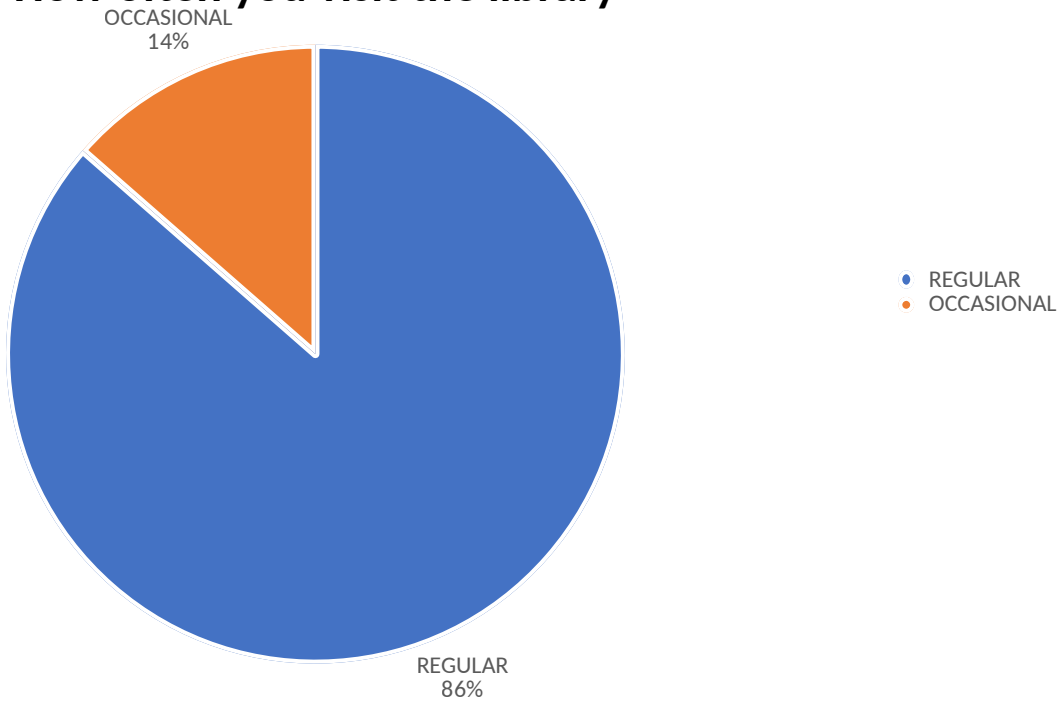

How often you visit the library