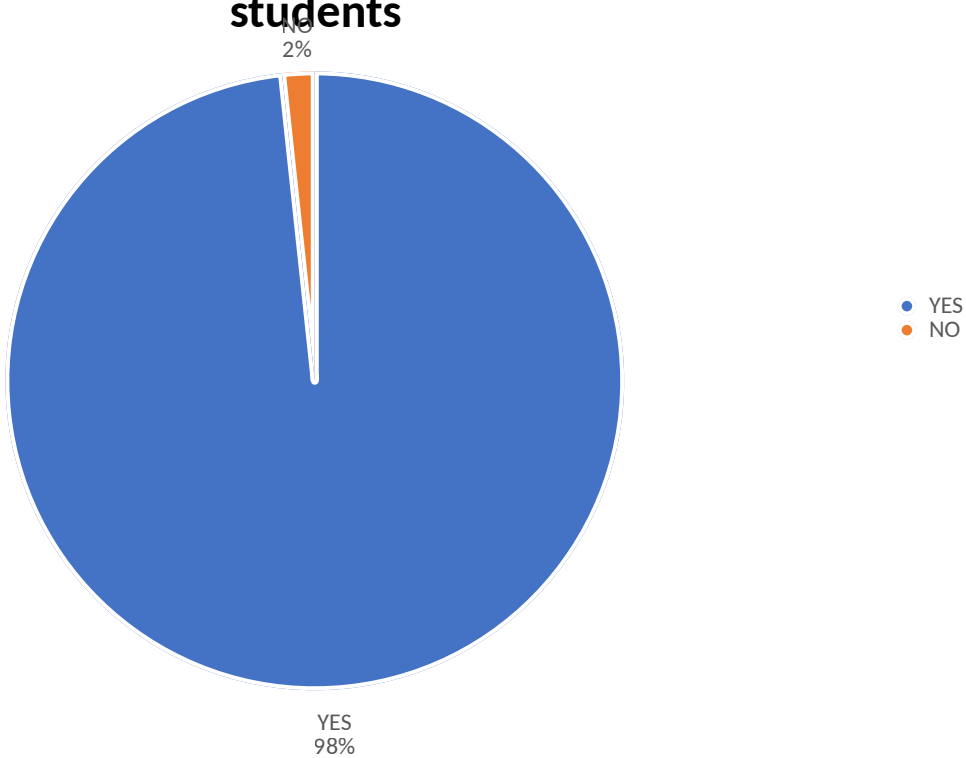

Do office staff get the necessary clarifications from the University on behalf of the students