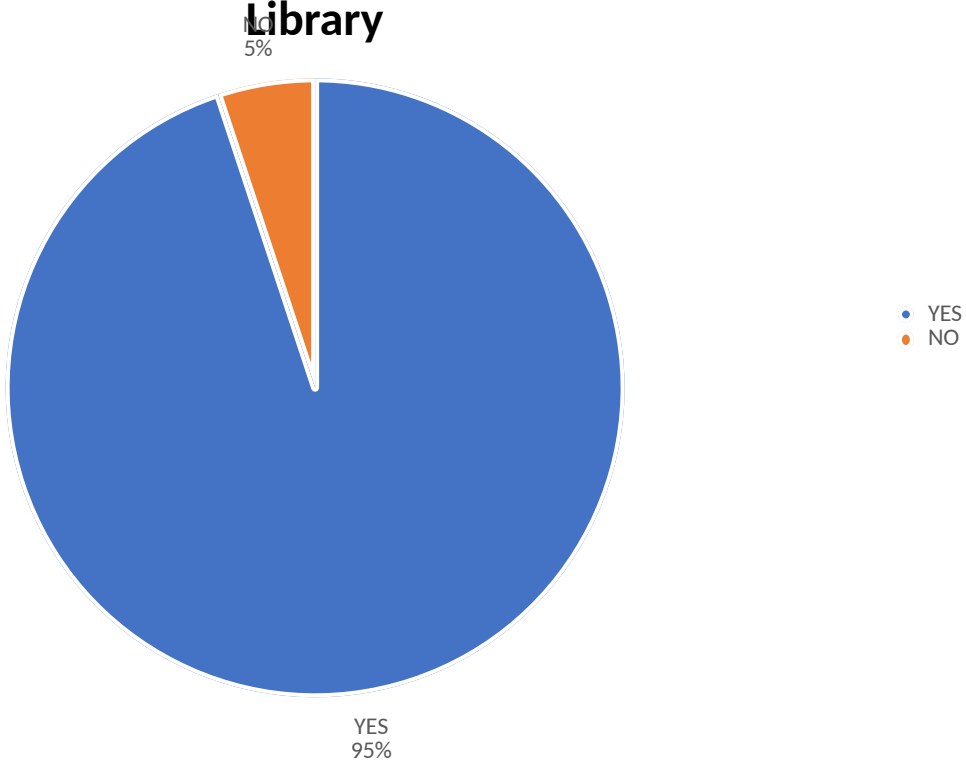

Are the necessary books of your subjects available in the Library